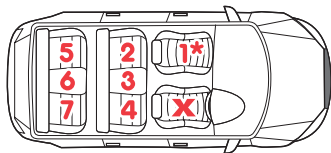

AUDI (cont'd)	From	Seat pos

S8	Feb/1998>	2,4
Q5	Nov/2008>	1*,2,4
Q7	Jun/2006>	1*,2,4
R8	Apr/2007>	1*
S5 Sportback 5 Door	Sep/2009>	1*,2,4
TT Coupe	Mar/2003>	2,4
TT-11 Coupe	Aug/2006>	1*,2,4
TT-11 Roadster	2006>	1*
TTS Coupe	2006>	1*

BMW	From	Seat pos

Mini One	2001>	2,4
Mini One D	Jun/2003>	2,4
Mini Cooper	Dec/2001>	2,4
Mini Clubman	2007>	2,4
Mini Countryman	Jan/2011>	2,4
1 Series	Jan/2005>	2,4
1 Series Convertible	Jan/2008>	1*,2,4
1 Series Coupe	2007>	2,4
135i Coupe	Jan/2008>	2,4
3 Series Saloon	Jan/2005>	2,4
3 Series Estate	1999>	2,4
3 Series Convertible	2000>	2,4
3 Series Coupe	1998>	2,4
3 Series Hatchback	2001>	2,4
5 Series Saloon	2003>	2,4
5 Series Estate	2003>	2,4
5 Series GT	Oct/2009>	2,4
5 Series Touring	2000>	2,4
6 Series Convertible	2003>	2,4
6 Series Coupe	2003>	2,4
7 Series Saloon	2001>	2,4
X1	Oct/2009>	2,4
X3	2004>	2,4
X5	2004>	2,4
X6	2008>	2,4
X6	2008>	2,4

CHRYSLER	From	Seat pos

300C Saloon	2004>	2,4
Dodge Caliber	2006>	2,4
Dodge Avenger	2007>	2,4

ALFA ROMEO	From	Seat pos

156	1997-2005	2,4
159	2005>	2,4
GIULETTA 940	2010>	2,4
GT COUPE	2004>	2,4
MITO	2008>	1*,2,4

AUDI	From	Seat pos

A1	2010>	2,4
A2 4/5 Door	2000>	1*,2,4
A3 3/5 Door	Jan/2000>	2,4
A3 Sportback	May/2003>	1*,2,4
A3 Convertible	2008>	1*,2,4
S3 3/5 door	May/2003>	1*,2,4
A4 Saloon	Jan/1998>	1*,2,4
A4 Estate	1996>	1*,2,4
A4 Convertible	Jan/2002>	1*,2,4
A4 Quattro	2000>	2,4
S4 Saloon	Jan/1998>	2,4
S4 Estate	Jan/1998>	2,4
S4 Convertible	2002>	2,4
RS4	2000>	2,4
RS4 Convertible	2000>	2,4
A5 Saloon	2007>	2,4
A5 Convertible	Mar/2008>	2,4
A5 Sportback 5 Door	Sep/2009>	1*,2,4
S5 Saloon	2007>	2,4
A6 Saloon	Nov/2010>	2,4
A6 All Road Estate	Jan/2004>	2,4
A6 All Road Quattro, Saloon/Estate	Jan/2004>	1*,2,4
A7 Sportback	2010>	2,4
A7 (4G)	Nov/2010>	2,4
A8	Feb/1998>	2,4
A8 (4H)	Feb/2010>	2,4