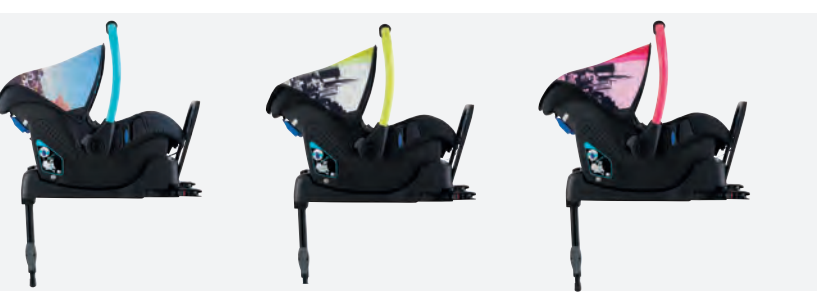

UPSTART & ISOFIX BASE

>> SAN FRAN >> BROOKLYN AM >> BROOKLYN PM

STATESIDE
ROCK AN ICONIC CITYSCAPE AS YOU ROLL.
KOOCHI SALUTES 2 LEGENDARY CITIES: NEW YORK & SAN FRAN. A FADED OUT KOLOUR WASH BRINGS A BANG UP TO DATE FRESHNESS.

FINAL DESTINATION: